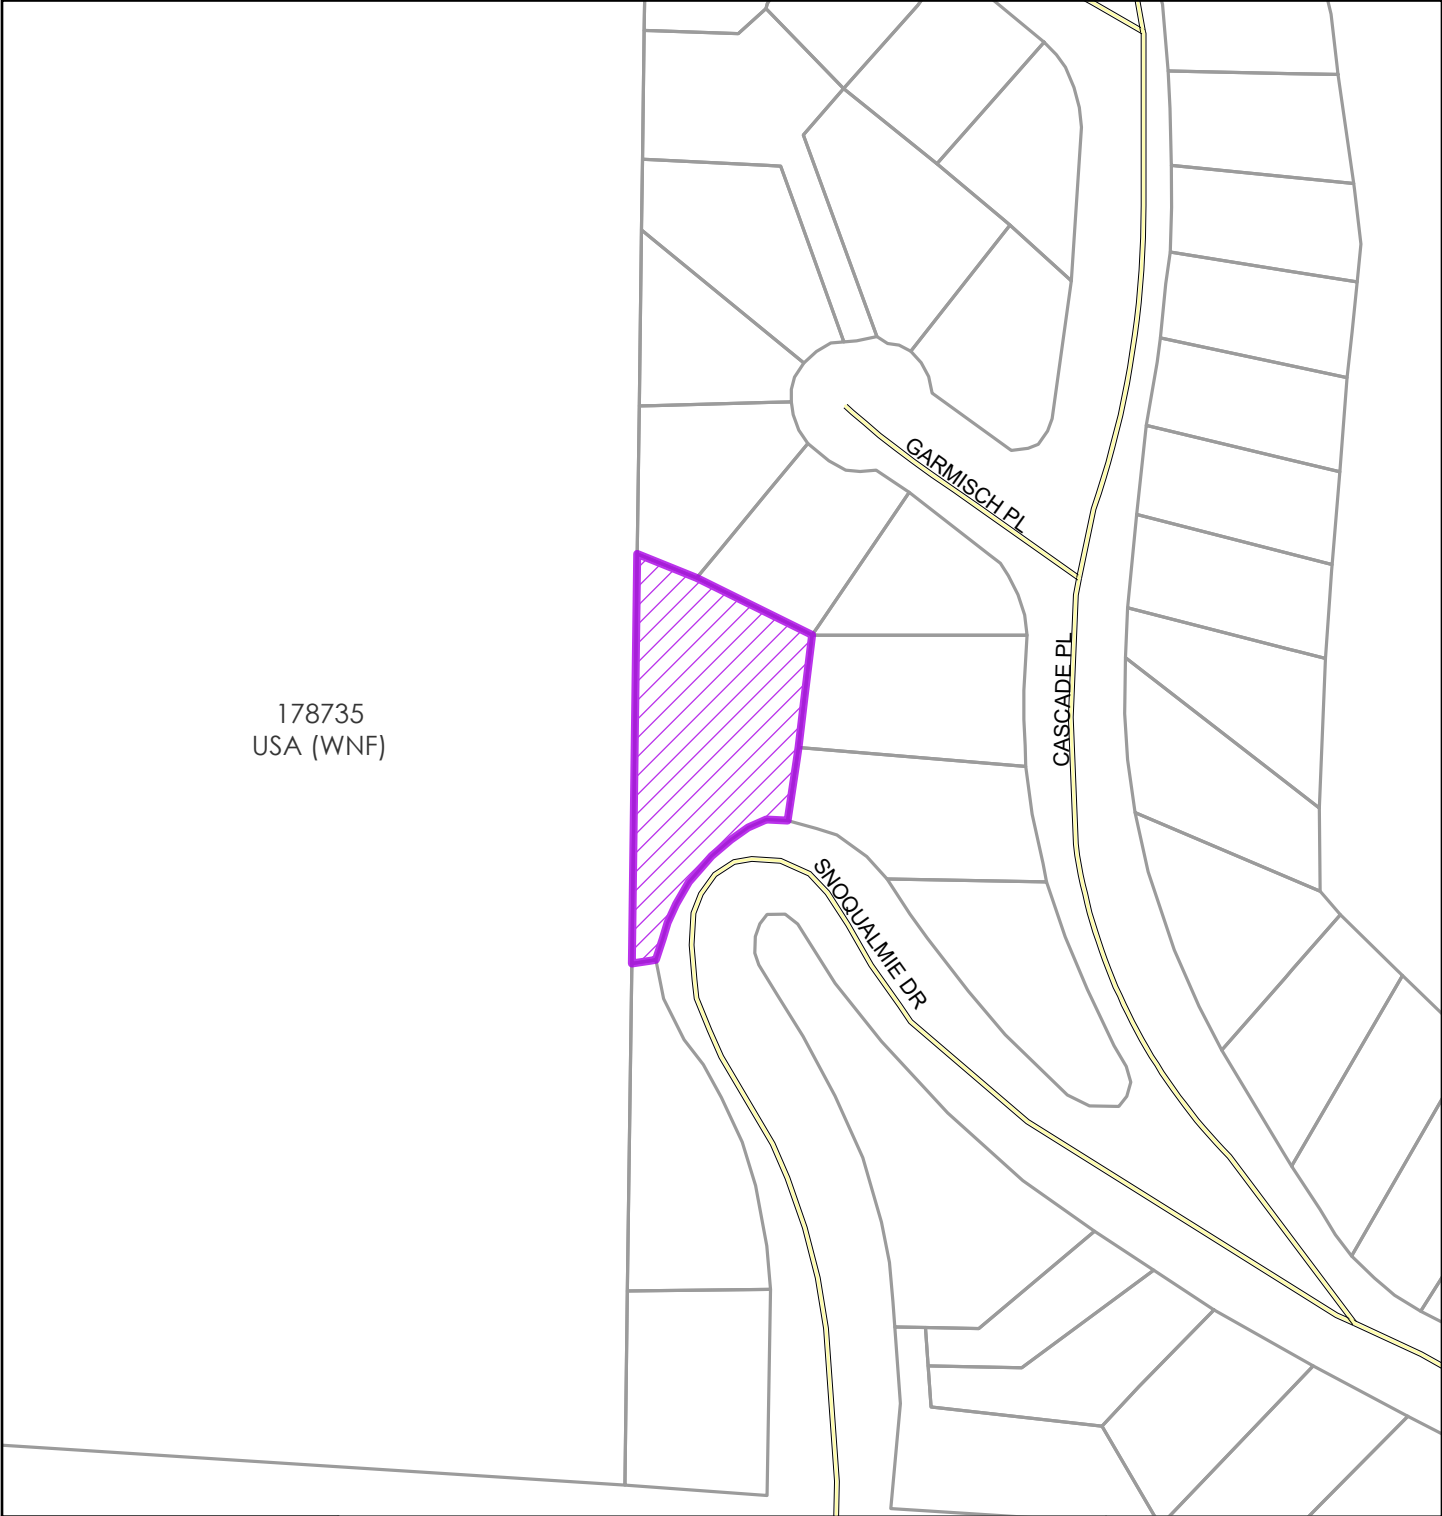

RU-26-00001 Pazaruski

Critical Areas

2026

Coordinate System: NAD 1983 StatePlane Washington South FIPS 4602 Feet